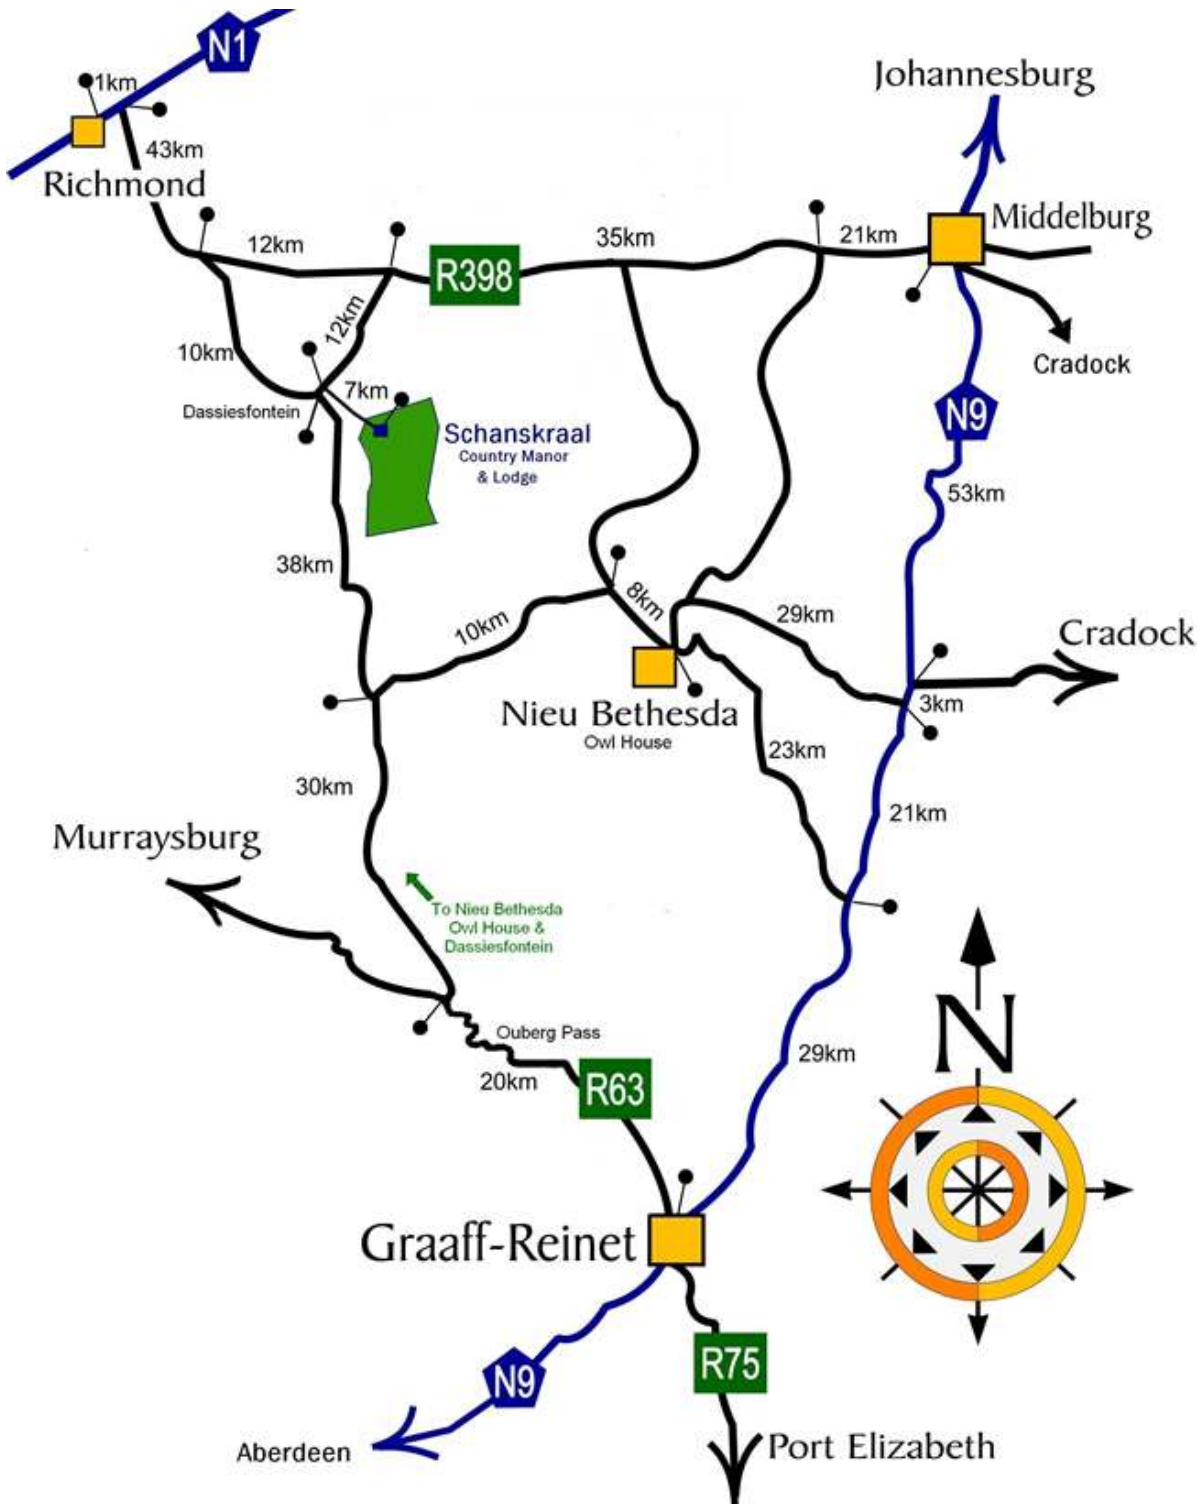

Directions to Schanskraal Estate

GPS co-ordinates of main gate : 31° 33' 27 16" S / 24° 25' 58 22" E
(thereafter follow the signs)

Schanskraal Contact Details

phone : 049 842 2326

e-mail : schanskraal@telkomsa.net